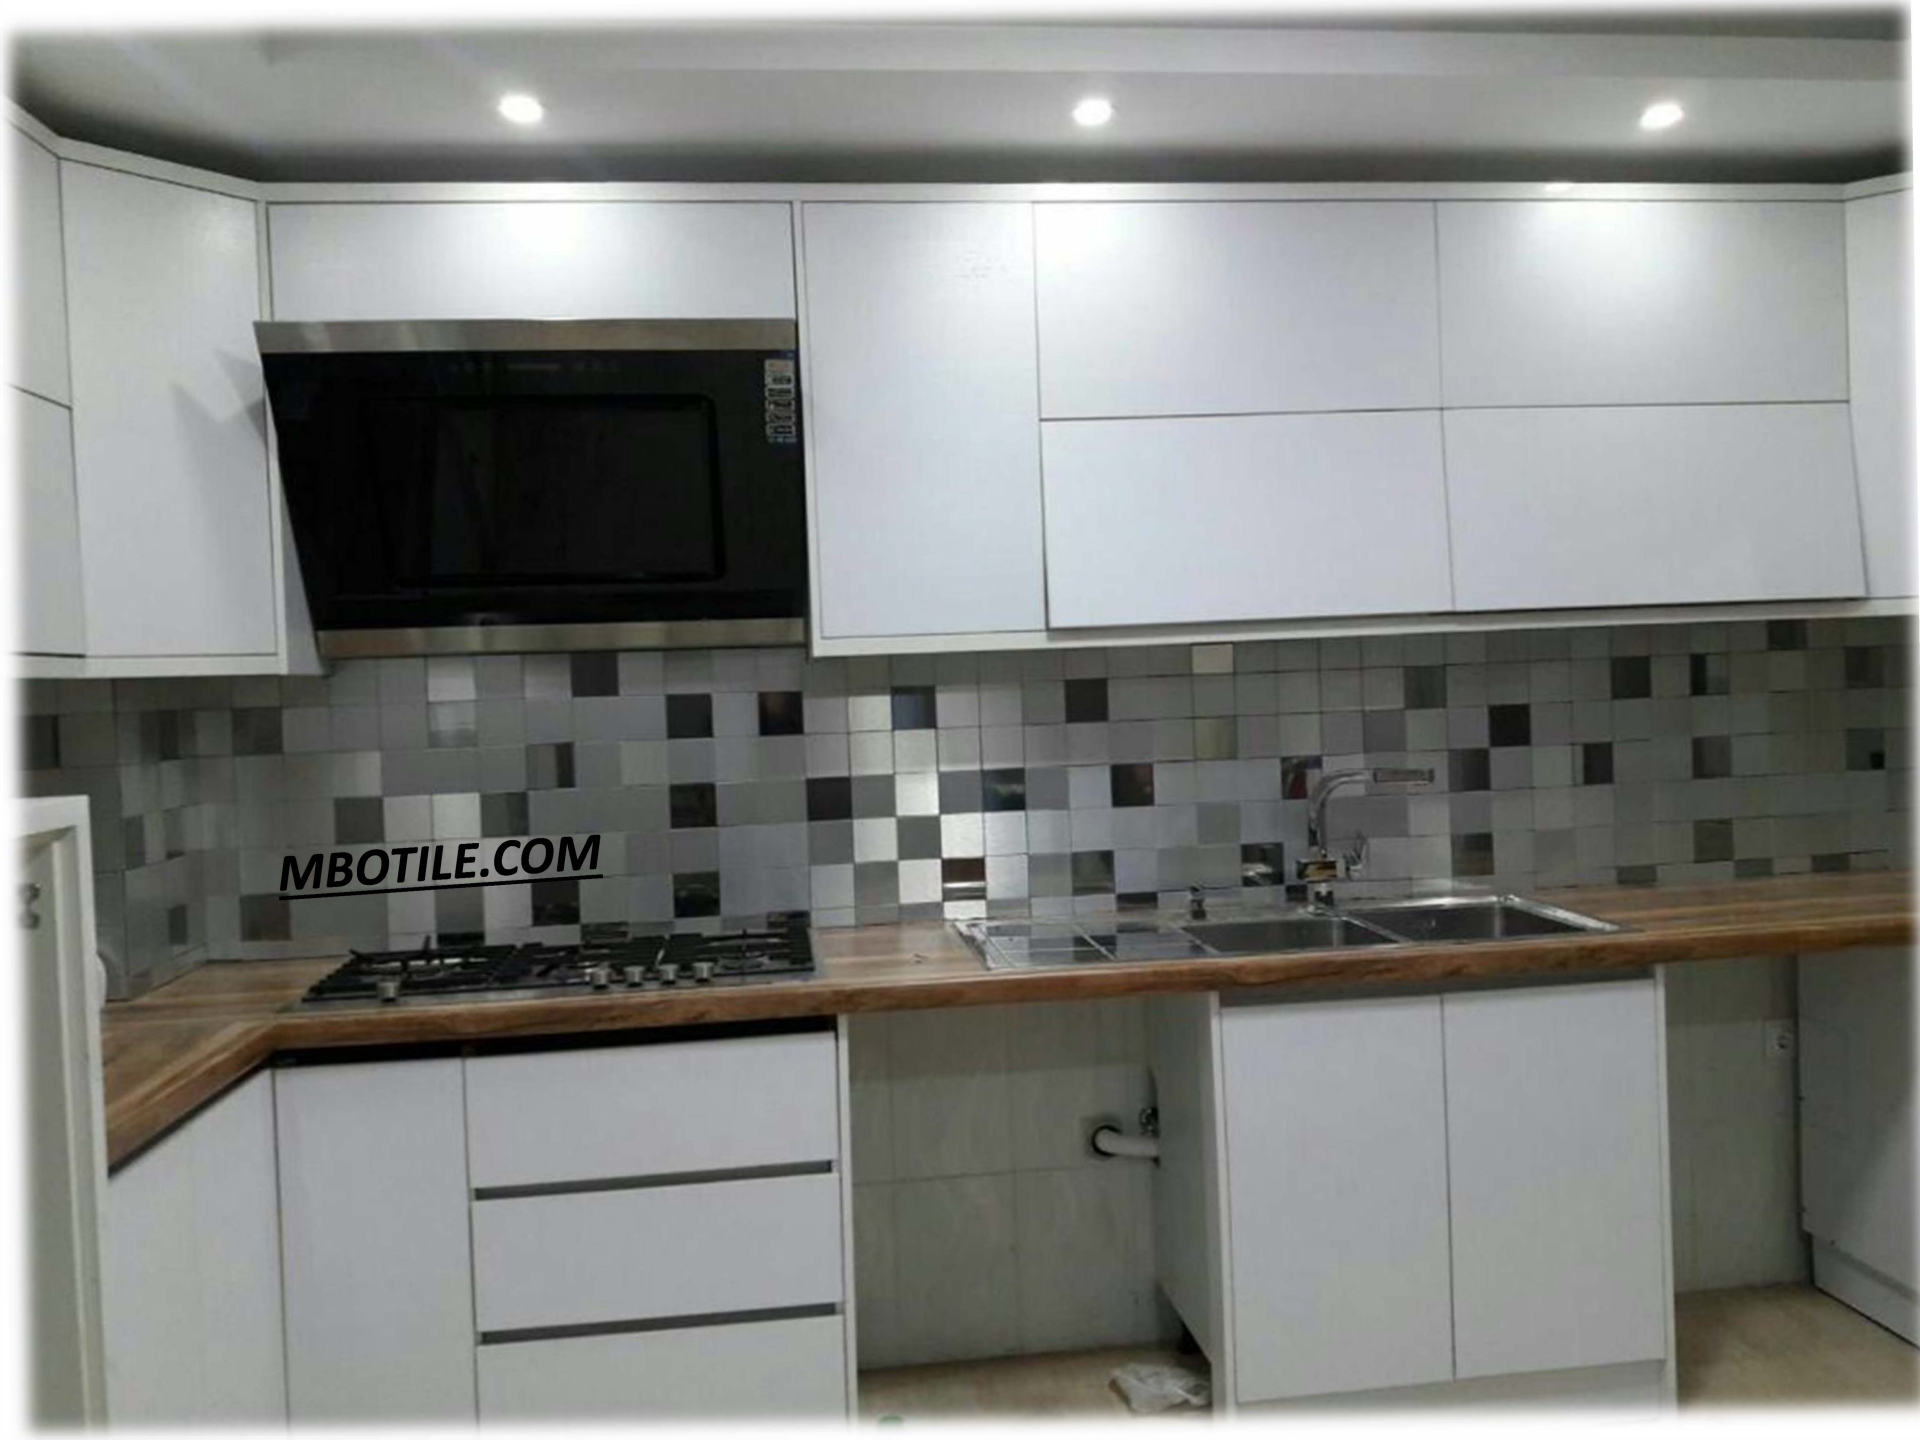

MBOTILE.COM